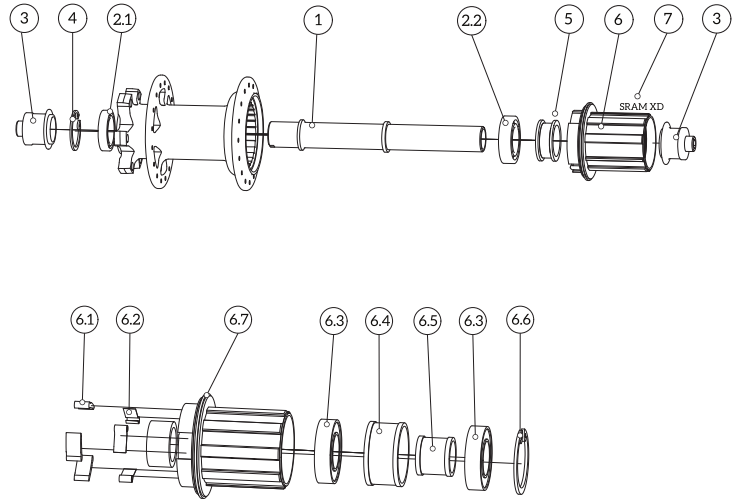

Front SP Disc - 100

Parts

Item	Component	Part Number
	Hub 24H IS (Black)	P22.16.005
	Hub 24H Center Lock (Black)	P22.16.006
1	Axle IS	P22.99.074
1	Axel Center Lock	P22.99.073
2.1+2.2	Hub body bearing	P52.01.048
3	Cap 12x100 IS (Set)	P22.99.081
3	Cap 12x100 Center Lock (Set)	P22.99.079
3	Cap* (all models)	
* - Consult file - Hub Spare Parts		

Hub Flange Measures

dL	58mm
dR	54mm
WL	32mm
WR	21mm
O.L.D.	100mm

Rear SP Disc - 132/142

Parts

Item	Component	Part Number
	Hub 24H IS (Black)	P22.16.007
	Hub 24H Center-Lock (Black)	P22.16.008
1	Axle IS	P22.16.076
1	Axel Center Lock	P22.16.075
2.1	Hub body bearing	P52.01.041
2.2	Hub body bearing	P52.01.054
3	Cap *	
4	Clip seal/ Lock	P22.99.026
5	Spacer hub body - freewheel	P22.99.066
6	Freewheel Shimano, Sram 10/11S	P22.99.105
6.1+6.2	Pawls + Spring (set)	P22.99.027
6.2	Pawls (3pcs)	P22.99.038
6.3	Bearing (1pc)	P52.01.041
6.4+6.5	Spacer freewheel	
6.6	Clip seal/ lock	P22.99.028
6.7	Ruber seal	P22.99.068
6	Freewheel Campagnolo	P22.99.034
6	Freewheel Sram XDR	P22.99.130

* - Consult file - Hub Spare parts

Specifications

Model	SP Disc 135/142
Material	Aluminium Light-Force
Number of holes	24
Colours	Black
Axle diameter(int/out)	12 / 15mm
Axle system	10x135mm / 12x142mm
Bearings body	1x 6802 + 1xMR15267
Bearing - freewheel Sh	2x MR15267
Bearing - freewheel XDR	2x MR15267
Max spoke tension	1400N
Brake disc system	IS (6-Bolt)/ Center Lock
Sealing	Dust cap, washer and rubber lip seal
Clamping	QR/ Thru-Axle
Weight (IS/CL)	221gr / 219gr

Hub Flange Measures

dL	57(IS) / 54(CL)mm
dR	57mm
WL	32mm
WR	18mm
O.L.D.	135/142mm