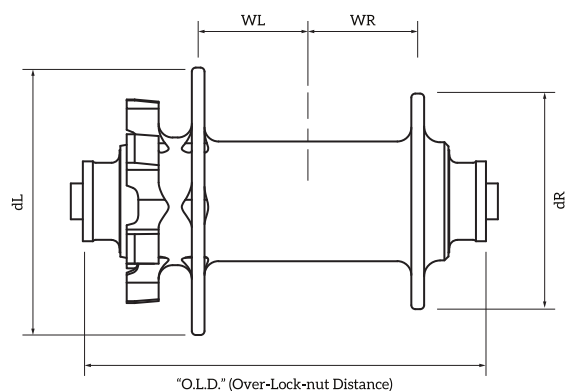

Front SP Disc - 100

Parts

Item	Component	Part Number
	Hub 24H IS (Black)	P22.16.005
	Hub 24H Center Lock (Black)	P22.16.006
1	Axle IS	P22.99.074
1	Axel Center Lock	P22.99.073
2.1+2.2	Hub body bearing	P52.01.048
3	Cap 12x100 IS (Set)	P22.99.081
3	Cap 12x100 Center Lock (Set)	P22.99.079
3	Cap* (all models)	
* - Consult file - Hub Spare Parts		

Specifications

Model	SP Disc - 100
Material	Aluminium Light-Force
Number of holes	24
Colours	Black
Axle diameter(int/out)	15 / 17mm
Axle system	9x100/12x100/15x100mm
Bearings body	2x6803
Max spoke tension	1400N
Brake disc system	IS (6-Bolt) / Center lock
Clamping	Thru-Axle
Weight (IS/CL)	107gr /99gr

Hub Flange Measures

dL	58mm
dR	54mm
WL	32mm
WR	21mm
O.L.D.	100mm

Rear SP Disc - 132/142

Parts

Item	Component	Part Number
	Hub 24H IS (Black)	P22.16.007
	Hub 24H Center-Lock (Black)	P22.16.008
1	Axle IS	P22.16.076
1	Axel Center Lock	P22.16.075
2.1	Hub body bearing	P52.01.041
2.2	Hub body bearing	P52.01.054
3	Cap *	
4	Clip seal/ Lock	P22.99.026
5	Spacer hub body - freewheel	P22.99.066
6	Freewheel Shimano, Sram 10/11S	P22.99.105
6.1+6.2	Pawls + Spring (set)	P22.99.027
6.2	Pawls (3pcs)	P22.99.038
6.3	Bearing (1pc)	P52.01.041
6.4+6.5	Spacer freewheel	
6.6	Clip seal/ lock	P22.99.028
6.7	Ruber seal	P22.99.068
6	Freewheel Campagnolo	P22.99.034
6	Freewheel Sram XDR	P22.99.130

* - Consult file - Hub Spare parts

Specifications

Model	SP Disc 135/142
Material	Aluminium Light-Force
Number of holes	24
Colours	Black
Axle diameter(int/out)	12 / 15mm
Axle system	10x135mm / 12x142mm
Bearings body	1x 6802 + 1xMR15267
Bearing - freewheel Sh	2x MR15267
Bearing - freewheel XDR	2x MR15267
Max spoke tension	1400N
Brake disc system	IS (6-Bolt)/ Center Lock
Sealing	Dust cap, washer and rubber lip seal
Clamping	QR/ Thru-Axle
Weight (IS/CL)	221gr / 219gr