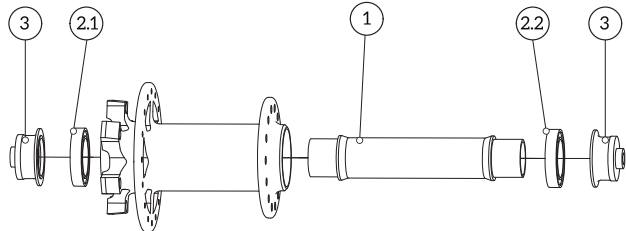

Front SP Disc - 100

Parts

Item	Component	Part Number
	Hub 24H IS (Black)	P22.16.005
	Hub 24H Center Lock (Black)	P22.16.006
1	Axle IS	P22.99.074
1	Axel Center Lock	P22.99.073
2.1+2.2	Hub body bearing	P52.01.048
3	Cap 12x100 IS (Set)	P22.99.081
3	Cap 12x100 Center Lock (Set)	P22.99.079
3	Cap* (all models)	
* - Consult file - Hub Spare Parts		

Specifications

Model	SP Disc - 100
Material	Aluminium Light-Force
Number of holes	24
Colours	Black
Axle diameter(int/out)	15 / 17mm
Axle system	9x100/12x100/15x100mm
Bearings body	2x6803
Max spoke tension	1400N
Brake disc system	IS (6-Bolt) / Center lock
Clamping	Thru-Axle
Weight (IS/CL)	107gr /99gr

Hub Flange Measures

dL	58mm
dR	54mm
WL	32mm
WR	21mm
O.L.D.	100mm

Rear SP Disc - 132/142

Parts

Item	Component	Part Number
	Hub 24H IS (Black)	P22.16.007
	Hub 24H Center-Lock (Black)	P22.16.008
1	Axle IS	P22.16.076
1	Axel Center Lock	P22.16.075
2.1	Hub body bearing	P52.01.041
2.2	Hub body bearing	P52.01.054
3	Cap *	
4	Clip seal/ Lock	P22.99.026
5	Spacer hub body - freewheel	P22.99.066
6	Freewheel Shimano, Sram 10/11S	P22.99.105
6.1+6.2	Pawls + Spring (set)	P22.99.027
6.2	Pawls (3pcs)	P22.99.038
6.3	Bearing (1pc)	P52.01.041
6.4+6.5	Spacer freewheel	
6.6	Clip seal/ lock	P22.99.028
6.7	Ruber seal	P22.99.068
6	Freewheel Campagnolo	P22.99.034
6	Freewheel Sram XDR	P22.99.130

* - Consult file - Hub Spare parts

Specifications

Model	SP Disc 135/142
Material	Aluminium Light-Force
Number of holes	24
Colours	Black
Axle diameter(int/out)	12 / 15mm
Axle system	10x135mm / 12x142mm
Bearings body	1x 6802 + 1xMR15267
Bearing - freewheel Sh	2x MR15267
Bearing - freewheel XDR	2x MR15267
Max spoke tension	1400N
Brake disc system	IS (6-Bolt)/ Center Lock
Sealing	Dust cap, washer and rubber lip seal
Clamping	QR/ Thru-Axle
Weight (IS/CL)	221gr / 219gr