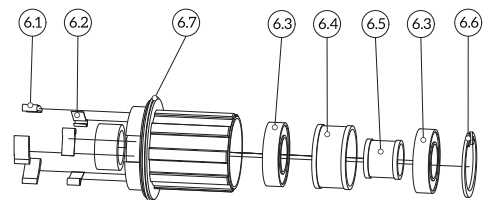

Specifications

Model	Evo 3.1 135-142
Material	Aluminium Light-Force
Number of holes	28 / 32
Colours	Black
Axle diameter(int/out)	12 / 15mm
Axle system	10x135 / 12x142mm
Bearings body	6802 (L) / 6902 (R)
Bearing - freewheel Sh	2x MR15267
Bearing - freewheel XD	3x 6802
Freewheel System	Shimano / Sram 10-11S or Sram XD
Max spoke tension	1250N
Brake disc system	IS (6-Bolt)
Sealing	Dust cap, washer and rubber lip seal
Clamping	Thru-Axle
Weight	239gr

Hub Flange Measures

dL	58mm
dR	45mm
WL	31mm
WR	19mm
O.L.D.	135/142mm

Rear EVO 3.1 - 148

Parts

Item	Component	Part Number
	Hub 28H (Black)	P22.07.007
	Hub 32H (Black)	P22.07.008
1	Axle	P22.99.010
2.1	Hub body bearing	P52.01.054
2.2	Hub body bearing	P52.01.054
3	Cap 12x148 - L	P22.99.108
3	Cap 12x148 (Shimano, Sram 10/11S)	P22.99.147
3	Cap 12x148 (Sram XD) - R	P22.99.109
4	Clip seal/ Lock	P22.99.065
5	Spacer hub body - freewheel Sh	P22.99.047
5	Spacer hub body - freewheel XD	P22.99.048
6	Freewheel Shimano, Sram 10/11S	P22.99.042
6.1+6.2	Pawls + Spring (set)	P22.99.026
6.2	Pawls (3pcs)	P22.99.039
6.3	Bearing (1pc)	P52.01.054
6.4+6.5	Spacer freewheel Shimano (set)	P22.99.128
6.6	Clip seal/ lock	P22.99.028
6.7	Ruber seal	P22.99.030
7	Freewheel Sram XD	P22.99.104
7.1+7.2	Pawls + Spring (set)	P22.99.026
7.2	Pawls (3pcs)	P22.99.039
7.3	Bearing (1pc)	P52.01.041
7.4	Spacer freewheel Sram XD (set)	P22.99.129
7.7	Ruber seal	P22.99.030
	Lubricant freewheel	P22.99.002

Specifications

Model	Evo 3.1 Boost 148
Material	Aluminium Light-Force
Number of holes	28 / 32
Colours	Black
Axle diameter(int/out)	12 / 15mm
Axle system	12x148mm
Bearings body	MR15267 (L) / MR15267 (R)
Bearing - freewheel Sh	2x MR15267
Bearing - freewheel XD	3x 6802
Freewheel System	Shimano / Sram 10-11S or Sram XD
Max spoke tension	1250N
Brake disc system	IS (6-Bolt)
Sealing	Dust cap, washer and rubber lip seal
Clamping	Thru-Axle
Weight	249gr

Hub Flange Measures

dL	58mm
dR	58mm
WL	34mm
WR	19mm
O.L.D.	148mm