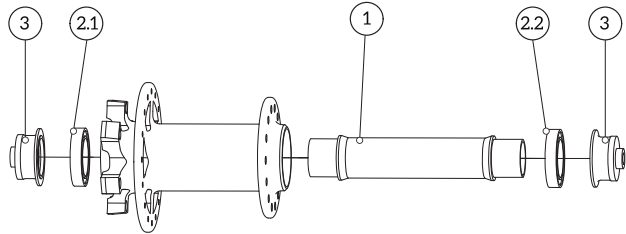

Specifications

Model	Evo 3.1 100
Material	Aluminium Light-Force
Number of holes	28 / 32
Colours	Black
Axle diameter(int/out)	15 / 17mm
Axle system	9/12/15x100mm
Bearings body	6803
Max spoke tension	1250N
Brake disc system	IS (6-Bolt)
Clamping	Thru-Axle
Weight	109gr

Hub Flange Measures

dL	58mm
dR	45mm
WL	21mm
WR	31mm
O.L.D.	100mm

Front EVO 3.1 - 110

Parts

Item	Component	Part Number
	Hub 28H (Black)	P22.24.001
	Hub 32H (Black)	P22.24.002
1	Axle	P22.99.009
2.1	Hub body bearing	P52.01.050
2.2	Hub body bearing	P52.01.050
3	Cap 15x110 Fox - L	P22.99.102
3	Cap 15x110 Fox - R	P22.99.106
3	Cap 15x110 Rock Shox RS1 (1 pc)	P22.99.112
3	Cap 15x110 Rock Shox No RS1 (L+R)	P22.99.111

Specifications

Model	Evo 3.1 Boost 110
Material	Aluminium Light-Force
Number of holes	28 / 32
Colours	Black
Axle diameter(int/out)	15 / 17mm
Axle system	15x110mm
Bearings body	MR17287
Max spoke tension	1250N
Brake disc system	IS (6-Bolt)
Clamping	Thru-Axle
Weight	137gr

Hub Flange Measures

dL	58mm
dR	58mm
WL	24mm
WR	33mm
O.L.D.	110mm

Rear EVO 3.1 - 135/142

Parts

Item	Component	Part Number
	Hub 28H (Black)	P22.07.006
	Hub 32H (Black)	P22.07.005
1	Axle	P22.99.008
2.1	Hub body bearing	P52.01.041
2.2	Hub body bearing	P52.01.059
3	Cap 10x135	Consult
3	Cap 12x142 - (Shimano)	P22.99.020
3	Cap 12x142 - (Sram XD)	P22.99.022
4	Clip seal/ Lock	P22.99.065
5	Spacer hub body - freewheel Sh	P22.99.047
5	Spacer hub body - freewheel XD	P22.99.048
6	Freewheel Shimano, Sram 10/11S	P22.99.042
6.1+6.2	Pawls + Spring (set)	P22.99.026
6.2	Pawls (3pcs)	P22.99.039
6.3	Bearing (1pc)	P52.01.054
6.4+6.5	Spacer freewheel Shimano (set)	P22.99.128
6.6	Clip seal/ lock	P22.99.028
6.7	Ruber seal	P22.99.030
7	Freewheel Sram XD	P22.99.104
7.1+7.2	Pawls + Spring (set)	P22.99.026
7.2	Pawls (3pcs)	P22.99.039
7.3	Bearing (1pc)	P52.01.041
7.4	Spacer freewheel Sram XD (set)	P22.99.129
7.7	Ruber seal	P22.99.030
	Lubricant freewheel	P22.99.002