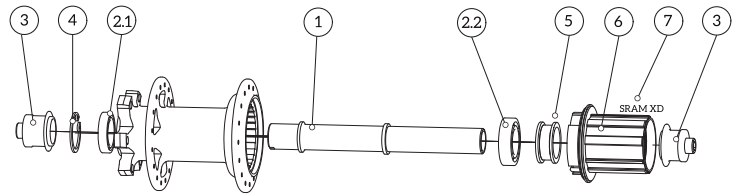

Specifications

Model	Evo 3.1 135-142
Material	Aluminium Light-Force
Number of holes	28 / 32
Colours	Black
Axle diameter(int/out)	12 / 15mm
Axle system	10x135 / 12x142mm
Bearings body	6802 (L) / 6902 (R)
Bearing - freewheel Sh	2x MR15267
Bearing - freewheel XD	3x 6802
Freewheel System	Shimano / Sram 10-11S or Sram XD
Max spoke tension	1250N
Brake disc system	IS (6-Bolt)
Sealing	Dust cap, washer and rubber lip seal
Clamping	Thru-Axle
Weight	239gr

Hub Flange Measures

dL	58mm
dR	45mm
WL	31mm
WR	19mm
O.L.D.	135/142mm

Rear EVO 3.1 - 148

Parts

Item	Component	Part Number
	Hub 28H (Black)	P22.07.007
	Hub 32H (Black)	P22.07.008
1	Axle	P22.99.010
2.1	Hub body bearing	P52.01.054
2.2	Hub body bearing	P52.01.054
3	Cap 12x148 - L	P22.99.108
3	Cap 12x148 (Shimano, Sram 10/11S)	P22.99.147
3	Cap 12x148 (Sram XD) - R	P22.99.109
4	Clip seal/ Lock	P22.99.065
5	Spacer hub body - freewheel Sh	P22.99.047
5	Spacer hub body - freewheel XD	P22.99.048
6	Freewheel Shimano, Sram 10/11S	P22.99.042
6.1+6.2	Pawls + Spring (set)	P22.99.026
6.2	Pawls (3pcs)	P22.99.039
6.3	Bearing (1pc)	P52.01.054
6.4+6.5	Spacer freewheel Shimano (set)	P22.99.128
6.6	Clip seal/ lock	P22.99.028
6.7	Ruber seal	P22.99.030
7	Freewheel Sram XD	P22.99.104
7.1+7.2	Pawls + Spring (set)	P22.99.026
7.2	Pawls (3pcs)	P22.99.039
7.3	Bearing (1pc)	P52.01.041
7.4	Spacer freewheel Sram XD (set)	P22.99.129
7.7	Ruber seal	P22.99.030
	Lubricant freewheel	P22.99.002

Specifications

Model	Evo 3.1 Boost 148
Material	Aluminium Light-Force
Number of holes	28 / 32
Colours	Black
Axle diameter(int/out)	12 / 15mm
Axle system	12x148mm
Bearings body	MR15267 (L) / MR15267 (R)
Bearing - freewheel Sh	2x MR15267
Bearing - freewheel XD	3x 6802
Freewheel System	Shimano / Sram 10-11S or Sram XD
Max spoke tension	1250N
Brake disc system	IS (6-Bolt)
Sealing	Dust cap, washer and rubber lip seal
Clamping	Thru-Axle
Weight	249gr