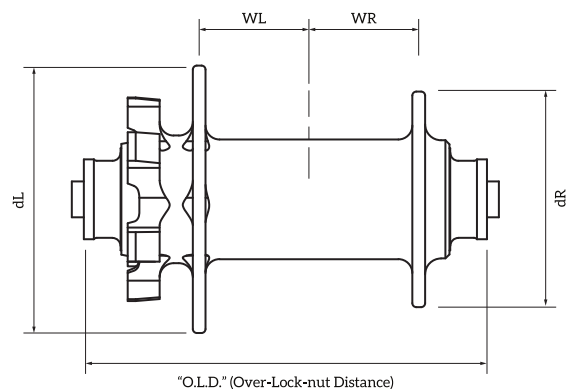

Specifications

Model	Evo 3.1 100
Material	Aluminium Light-Force
Number of holes	28 / 32
Colours	Black
Axle diameter(int/out)	15 / 17mm
Axle system	9/12/15x100mm
Bearings body	6803
Max spoke tension	1250N
Brake disc system	IS (6-Bolt)
Clamping	Thru-Axle
Weight	109gr

Hub Flange Measures

dL	58mm
dR	45mm
WL	21mm
WR	31mm
O.L.D.	100mm

Front EVO 3.1 - 110

Parts

Item	Component	Part Number
	Hub 28H (Black)	P22.24.001
	Hub 32H (Black)	P22.24.002
1	Axle	P22.99.009
2.1	Hub body bearing	P52.01.050
2.2	Hub body bearing	P52.01.050
3	Cap 15x110 Fox - L	P22.99.102
3	Cap 15x110 Fox - R	P22.99.106
3	Cap 15x110 Rock Shox RS1 (1 pc)	P22.99.112
3	Cap 15x110 Rock Shox No RS1 (L+R)	P22.99.111

Specifications

Model	Evo 3.1 Boost 110
Material	Aluminium Light-Force
Number of holes	28 / 32
Colours	Black
Axle diameter(int/out)	15 / 17mm
Axle system	15x110mm
Bearings body	MR17287
Max spoke tension	1250N
Brake disc system	IS (6-Bolt)
Clamping	Thru-Axle
Weight	137gr

Hub Flange Measures

dL	58mm
dR	58mm
WL	24mm
WR	33mm
O.L.D.	110mm

Rear EVO 3.1 - 135/142

Parts

Item	Component	Part Number
	Hub 28H (Black)	P22.07.006
	Hub 32H (Black)	P22.07.005
1	Axle	P22.99.008
2.1	Hub body bearing	P52.01.041
2.2	Hub body bearing	P52.01.059
3	Cap 10x135	Consult
3	Cap 12x142 - (Shimano)	P22.99.020
3	Cap 12x142 - (Sram XD)	P22.99.022
4	Clip seal/ Lock	P22.99.065
5	Spacer hub body - freewheel Sh	P22.99.047
5	Spacer hub body - freewheel XD	P22.99.048
6	Freewheel Shimano, Sram 10/11S	P22.99.042
6.1+6.2	Pawls + Spring (set)	P22.99.026
6.2	Pawls (3pcs)	P22.99.039
6.3	Bearing (1pc)	P52.01.054
6.4+6.5	Spacer freewheel Shimano (set)	P22.99.128
6.6	Clip seal/ lock	P22.99.028
6.7	Ruber seal	P22.99.030
7	Freewheel Sram XD	P22.99.104
7.1+7.2	Pawls + Spring (set)	P22.99.026
7.2	Pawls (3pcs)	P22.99.039
7.3	Bearing (1pc)	P52.01.041
7.4	Spacer freewheel Sram XD (set)	P22.99.129
7.7	Ruber seal	P22.99.030
	Lubricant freewheel	P22.99.002