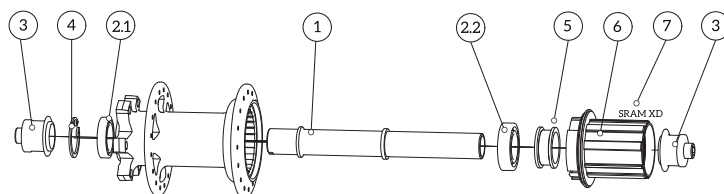

Hub Flange Measures

dL	58mm
dR	58mm
WL	24mm
WR	33mm
O.L.D.	110mm

Rear EVO 3.1 - 135/142

Parts

Item	Component	Part Number
	Hub 28H (Black)	P22.07.006
	Hub 32H (Black)	P22.07.005
1	Axle	P22.99.008
2.1	Hub body bearing	P52.01.041
2.2	Hub body bearing	P52.01.059
3	Cap 10x135	Consult
3	Cap 12x142 - (Shimano)	P22.99.020
3	Cap 12x142 - (Sram XD)	P22.99.022
4	Clip seal/ Lock	P22.99.065
5	Spacer hub body - freewheel Sh	P22.99.047
5	Spacer hub body - freewheel XD	P22.99.048
6	Freewheel Shimano, Sram 10/11S	P22.99.042
6.1+6.2	Pawls + Spring (set)	P22.99.026
6.2	Pawls (3pcs)	P22.99.039
6.3	Bearing (1pc)	P52.01.054
6.4+6.5	Spacer freewheel Shimano (set)	P22.99.128
6.6	Clip seal/ lock	P22.99.028
6.7	Ruber seal	P22.99.030
7	Freewheel Sram XD	P22.99.104
7.1+7.2	Pawls + Spring (set)	P22.99.026
7.2	Pawls (3pcs)	P22.99.039
7.3	Bearing (1pc)	P52.01.041
7.4	Spacer freewheel Sram XD (set)	P22.99.129
7.7	Ruber seal	P22.99.030
	Lubricant freewheel	P22.99.002

Specifications

Model	Evo 3.1 135-142
Material	Aluminium Light-Force
Number of holes	28 / 32
Colours	Black
Axle diameter(int/out)	12 / 15mm
Axle system	10x135 / 12x142mm
Bearings body	6802 (L) / 6902 (R)
Bearing - freewheel Sh	2x MR15267
Bearing - freewheel XD	3x 6802
Freewheel System	Shimano / Sram 10-11S or Sram XD
Max spoke tension	1250N
Brake disc system	IS (6-Bolt)
Sealing	Dust cap, washer and rubber lip seal
Clamping	Thru-Axle
Weight	239gr