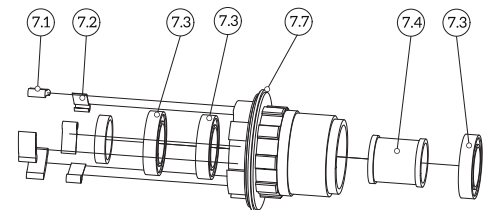

Specifications

Model	Evo 3.1 135-142
Material	Aluminium Light-Force
Number of holes	28 / 32
Colours	Black
Axle diameter(int/out)	12 / 15mm
Axle system	10x135 / 12x142mm
Bearings body	6802 (L) / 6902 (R)
Bearing - freewheel Sh	2x MR15267
Bearing - freewheel XD	3x 6802
Freewheel System	Shimano / Sram 10-11S or Sram XD
Max spoke tension	1250N
Brake disc system	IS (6-Bolt)
Sealing	Dust cap, washer and rubber lip seal
Clamping	Thru-Axle
Weight	239gr

Hub Flange Measures

dL	58mm
dR	45mm
WL	31mm
WR	19mm
O.L.D.	135/142mm

Rear EVO 3.1 - 148

Parts

Item	Component	Part Number
	Hub 28H (Black)	P22.07.007
	Hub 32H (Black)	P22.07.008
1	Axle	P22.99.010
2.1	Hub body bearing	P52.01.054
2.2	Hub body bearing	P52.01.054
3	Cap 12x148 - L	P22.99.108
3	Cap 12x148 (Shimano, Sram 10/11S)	P22.99.147
3	Cap 12x148 (Sram XD) - R	P22.99.109
4	Clip seal/ Lock	P22.99.065
5	Spacer hub body - freewheel Sh	P22.99.047
5	Spacer hub body - freewheel XD	P22.99.048
6	Freewheel Shimano, Sram 10/11S	P22.99.042
6.1+6.2	Pawls + Spring (set)	P22.99.026
6.2	Pawls (3pcs)	P22.99.039
6.3	Bearing (1pc)	P52.01.054
6.4+6.5	Spacer freewheel Shimano (set)	P22.99.128
6.6	Clip seal/ lock	P22.99.028
6.7	Ruber seal	P22.99.030
7	Freewheel Sram XD	P22.99.104
7.1+7.2	Pawls + Spring (set)	P22.99.026
7.2	Pawls (3pcs)	P22.99.039
7.3	Bearing (1pc)	P52.01.041
7.4	Spacer freewheel Sram XD (set)	P22.99.129
7.7	Ruber seal	P22.99.030
	Lubricant freewheel	P22.99.002

Specifications

Model	Evo 3.1 Boost 148
Material	Aluminium Light-Force
Number of holes	28 / 32
Colours	Black
Axle diameter(int/out)	12 / 15mm
Axle system	12x148mm
Bearings body	MR15267 (L) / MR15267 (R)
Bearing - freewheel Sh	2x MR15267
Bearing - freewheel XD	3x 6802
Freewheel System	Shimano / Sram 10-11S or Sram XD
Max spoke tension	1250N
Brake disc system	IS (6-Bolt)
Sealing	Dust cap, washer and rubber lip seal
Clamping	Thru-Axle
Weight	249gr

Hub Flange Measures

dL	58mm
dR	58mm
WL	34mm
WR	19mm
O.L.D.	148mm