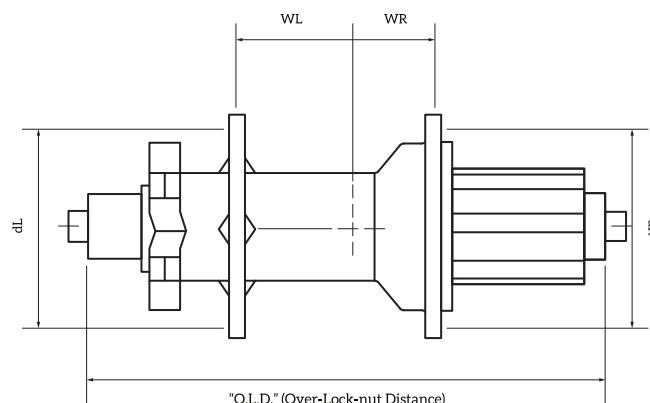

Hub Flange Measures

dL	58mm
dR	45mm
WL	31mm
WR	19mm
O.L.D.	135/142mm