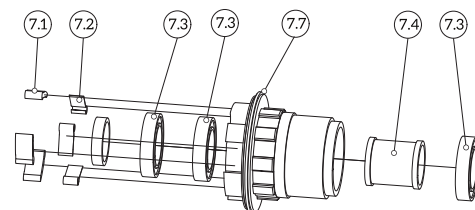

Hub Flange Measures

dL	58mm
dR	58mm
WL	24mm
WR	33mm
O.L.D.	110mm

Rear EVO 3.1 - 135/142

Parts

Item	Component	Part Number
	Hub 28H (Black)	P22.07.006
	Hub 32H (Black)	P22.07.005
1	Axle	P22.99.008
2.1	Hub body bearing	P52.01.041
2.2	Hub body bearing	P52.01.059
3	Cap 10x135	Consult
3	Cap 12x142 - (Shimano)	P22.99.020
3	Cap 12x142 - (Sram XD)	P22.99.022
4	Clip seal/ Lock	P22.99.065
5	Spacer hub body - freewheel Sh	P22.99.047
5	Spacer hub body - freewheel XD	P22.99.048
6	Freewheel Shimano, Sram 10/11S	P22.99.042
6.1+6.2	Pawls + Spring (set)	P22.99.026
6.2	Pawls (3pcs)	P22.99.039
6.3	Bearing (1pc)	P52.01.054
6.4+6.5	Spacer freewheel Shimano (set)	P22.99.128
6.6	Clip seal/ lock	P22.99.028
6.7	Ruber seal	P22.99.030
7	Freewheel Sram XD	P22.99.104
7.1+7.2	Pawls + Spring (set)	P22.99.026
7.2	Pawls (3pcs)	P22.99.039
7.3	Bearing (1pc)	P52.01.041
7.4	Spacer freewheel Sram XD (set)	P22.99.129
7.7	Ruber seal	P22.99.030
	Lubricant freewheel	P22.99.002

Specifications

Model	Evo 3.1 135-142
Material	Aluminium Light-Force
Number of holes	28 / 32
Colours	Black
Axle diameter(int/out)	12 / 15mm
Axle system	10x135 / 12x142mm
Bearings body	6802 (L) / 6902 (R)
Bearing - freewheel Sh	2x MR15267
Bearing - freewheel XD	3x 6802
Freewheel System	Shimano / Sram 10-11S or Sram XD
Max spoke tension	1250N
Brake disc system	IS (6-Bolt)
Sealing	Dust cap, washer and rubber lip seal
Clamping	Thru-Axle
Weight	239gr