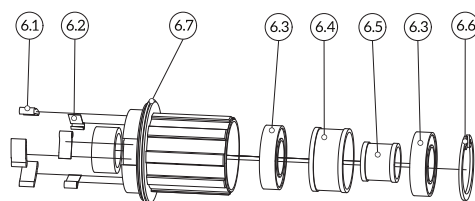

Specifications

Model	Evo 3.1 Boost 110
Material	Aluminium Light-Force
Number of holes	28 / 32
Colours	Black
Axle diameter(int/out)	15 / 17mm
Axle system	15x110mm
Bearings body	MR17287
Max spoke tension	1250N
Brake disc system	IS (6-Bolt)
Clamping	Thru-Axle
Weight	137gr

Hub Flange Measures

dL	58mm
dR	58mm
WL	24mm
WR	33mm
O.L.D.	110mm

Rear EVO 3.1 - 135/142

Parts

Item	Component	Part Number
	Hub 28H (Black)	P22.07.006
	Hub 32H (Black)	P22.07.005
1	Axle	P22.99.008
2.1	Hub body bearing	P52.01.041
2.2	Hub body bearing	P52.01.059
3	Cap 10x135	Consult
3	Cap 12x142 - (Shimano)	P22.99.020
3	Cap 12x142 - (Sram XD)	P22.99.022
4	Clip seal/ Lock	P22.99.065
5	Spacer hub body - freewheel Sh	P22.99.047
5	Spacer hub body - freewheel XD	P22.99.048
6	Freewheel Shimano, Sram 10/11S	P22.99.042
6.1+6.2	Pawls + Spring (set)	P22.99.026
6.2	Pawls (3pcs)	P22.99.039
6.3	Bearing (1pc)	P52.01.054
6.4+6.5	Spacer freewheel Shimano (set)	P22.99.128
6.6	Clip seal/ lock	P22.99.028
6.7	Ruber seal	P22.99.030
7	Freewheel Sram XD	P22.99.104
7.1+7.2	Pawls + Spring (set)	P22.99.026
7.2	Pawls (3pcs)	P22.99.039
7.3	Bearing (1pc)	P52.01.041
7.4	Spacer freewheel Sram XD (set)	P22.99.129
7.7	Ruber seal	P22.99.030
	Lubricant freewheel	P22.99.002

Specifications

Model	Evo 3.1 135-142
Material	Aluminium Light-Force
Number of holes	28 / 32
Colours	Black
Axle diameter(int/out)	12 / 15mm
Axle system	10x135 / 12x142mm
Bearings body	6802 (L) / 6902 (R)
Bearing - freewheel Sh	2x MR15267
Bearing - freewheel XD	3x 6802
Freewheel System	Shimano / Sram 10-11S or Sram XD
Max spoke tension	1250N
Brake disc system	IS (6-Bolt)
Sealing	Dust cap, washer and rubber lip seal
Clamping	Thru-Axle
Weight	239gr