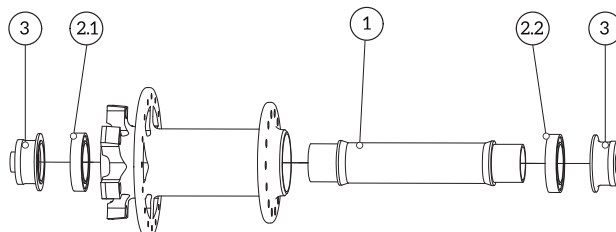

Front EVO 3.1 - 100

Parts

Item	Component	Part Number
	Hub 28H (Black)	P22.07.001
	Hub 32H (Black)	P22.07.003
1	Axle	P22.99.007
2.1	Hub body bearing	P52.01.048
2.2	Hub body bearing	P52.01.048
3	Cap 9x100 QR - L+R	P22.99.017
3	Cap 15x100 - L+R	P22.99.016
3	Cap 15x110 Rock Shox RS1 (kit)	P22.99.011
3	Cap 15x110 Rock Shox Fox (kit)	P22.99.068

Specifications

Model	Evo 3.1 100
Material	Aluminium Light-Force
Number of holes	28 / 32
Colours	Black
Axle diameter(int/out)	15 / 17mm
Axle system	9/12/15x100mm
Bearings body	6803
Max spoke tension	1250N
Brake disc system	IS (6-Bolt)
Clamping	Thru-Axle
Weight	109gr

Hub Flange Measures

dL	58mm
dR	45mm
WL	21mm
WR	31mm
O.L.D.	100mm

Front EVO 3.1 - 110

Parts

Item	Component	Part Number
	Hub 28H (Black)	P22.24.001
	Hub 32H (Black)	P22.24.002
1	Axle	P22.99.009
2.1	Hub body bearing	P52.01.050
2.2	Hub body bearing	P52.01.050
3	Cap 15x110 Fox - L	P22.99.102
3	Cap 15x110 Fox - R	P22.99.106
3	Cap 15x110 Rock Shox RS1 (1 pc)	P22.99.112
3	Cap 15x110 Rock Shox No RS1 (L+R)	P22.99.111

Specifications

Model	Evo 3.1 Boost 110
Material	Aluminium Light-Force
Number of holes	28 / 32
Colours	Black
Axle diameter(int/out)	15 / 17mm
Axle system	15x110mm
Bearings body	MR17287
Max spoke tension	1250N
Brake disc system	IS (6-Bolt)
Clamping	Thru-Axle
Weight	137gr