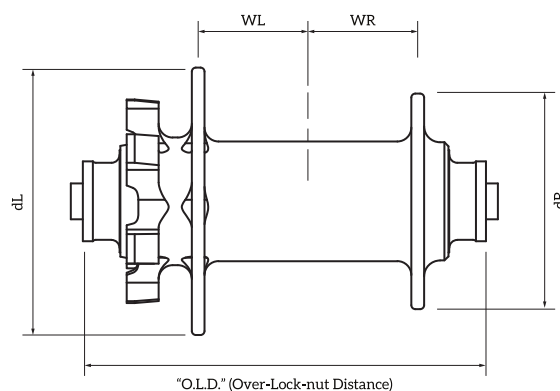

Front EVO 3.1 - 100

Parts

Item	Component	Part Number
	Hub 28H (Black)	P22.07.001
	Hub 32H (Black)	P22.07.003
1	Axle	P22.99.007
2.1	Hub body bearing	P52.01.048
2.2	Hub body bearing	P52.01.048
3	Cap 9x100 QR - L+R	P22.99.017
3	Cap 15x100 - L+R	P22.99.016
3	Cap 15x110 Rock Shox RS1 (kit)	P22.99.011
3	Cap 15x110 Rock Shox Fox (kit)	P22.99.068

Specifications

Model	Evo 3.1 100
Material	Aluminium Light-Force
Number of holes	28 / 32
Colours	Black
Axle diameter(int/out)	15 / 17mm
Axle system	9/12/15x100mm
Bearings body	6803
Max spoke tension	1250N
Brake disc system	IS (6-Bolt)
Clamping	Thru-Axle
Weight	109gr

Hub Flange Measures

dL	58mm
dR	45mm
WL	21mm
WR	31mm
O.L.D.	100mm

Front EVO 3.1 - 110

Parts

Item	Component	Part Number
	Hub 28H (Black)	P22.24.001
	Hub 32H (Black)	P22.24.002
1	Axle	P22.99.009
2.1	Hub body bearing	P52.01.050
2.2	Hub body bearing	P52.01.050
3	Cap 15x110 Fox - L	P22.99.102
3	Cap 15x110 Fox - R	P22.99.106
3	Cap 15x110 Rock Shox RS1 (1 pc)	P22.99.112
3	Cap 15x110 Rock Shox No RS1 (L+R)	P22.99.111

Specifications

Model	Evo 3.1 Boost 110
Material	Aluminium Light-Force
Number of holes	28 / 32
Colours	Black
Axle diameter(int/out)	15 / 17mm
Axle system	15x110mm
Bearings body	MR17287
Max spoke tension	1250N
Brake disc system	IS (6-Bolt)
Clamping	Thru-Axle
Weight	137gr