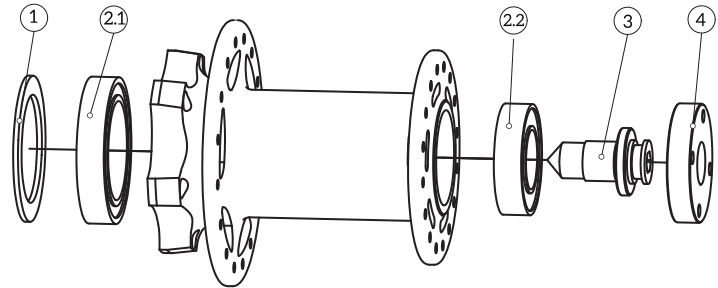

Lefty

Parts

Item	Component	Part Number
	Hub 28H (Black)	P22.09.004
	Hub 32H (Black)	P22.09.001
1	Seal	P22.99.052
2.1	Hub body bearing	P52.01.055
2.2	Hub body bearing	P52.01.049
3	Bolt	P22.99.044
4	Extractor	P22.99.031

Specifications

Model	Lefty
Material	Aluminium Light-Force
Number of holes	28 / 32
Colours	Black
Axle diameter(int/out)	
Axle system	Lefty
Bearings body	1x 6805 +1x 6902
Max spoke tension	1250Nm
Brake disc system	IS (6-Bolt)
Clamping	Bolt
Weight	121gr

Hub Flange Measures

dL	58mm
dR	44mm
WL	21mm
WR	29mm
O.L.D.	100mm