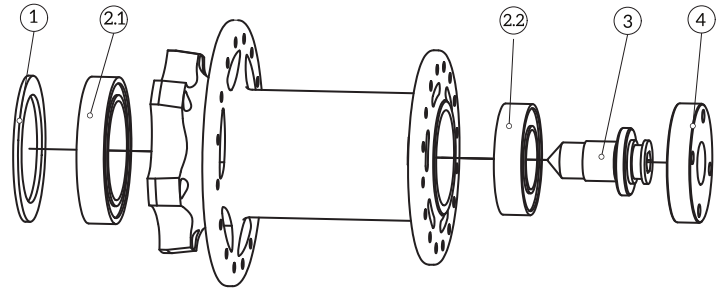

Lefty Supermax

Parts

Item	Component	Part Number
	Hub 28H (Black)	P22.09.005
	Hub 32H (Black)	P22.09.006
1	Seal	P22.99.071
2.1	Hub body bearing	P52.01.055
2.2	Hub body bearing	P52.01.049
3	Bolt	P22.99.072
4	Extractor	P22.99.070

Specifications

Model	Lefty Supermax
Material	Aluminium Light-Force
Number of holes	28 / 32
Colours	Black
Axle diameter(int/out)	
Axle system	Lefty
Bearings body	1x 6805 +1x 6902
Max spoke tension	1250Nm
Brake disc system	IS (6-Bolt)
Clamping	Bolt
Weight	124gr

Hub Flange Measures

dL	58mm
dR	45mm
WL	23mm
WR	41mm
O.L.D.	100mm