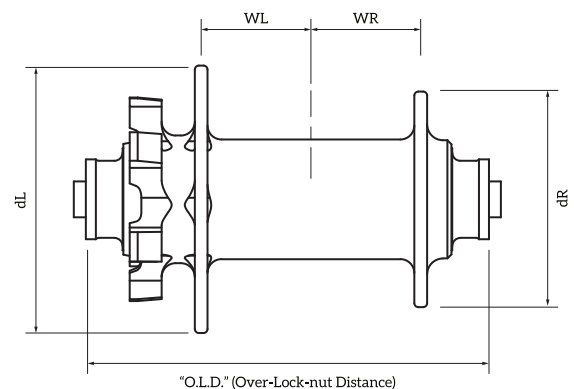

Front FSL 3.0 - 100

Parts

Item	Component	Part Number
	Hub 28H (Black)	P22.08.012
	Hub 32H (Black)	P22.08.010
1	Axle	P22.99.003
2.1	Hub body bearing	P52.01.048
2.2	Hub body bearing	P52.01.048
3	Cap 9x100 (1 pc)	P22.99.102
3	Cap 15x100 (1pc)	P22.99.106
3	Kit convert 100mm to 15x110mm (RS1)	P22.99.011
3	Kit convert 100mm to 15x110mm (Fox)	P22.99.067

Specifications

Model	FSL 3.0 100
Material	Aluminium Light-Force
Number of holes	28 / 32
Colours	Black
Axle diameter(int/out)	15 / 17mm
Axle system	9/15x100mm
Bearings body	6803
Max spoke tension	1250N
Brake disc system	IS (6-Bolt)
Clamping	QR / Thru-Axle
Weight	126gr

Hub Flange Measures

dL	58mm
dR	45mm
WL	21.5mm
WR	34.5mm
O.L.D.	100mm

Front FSL 3.0 - 110

Parts

Item	Component	Part Number
	Hub 28H (Black)	P22.08.015
	Hub 32H (Black)	P22.08.009
1	Axle	P22.99.093
2.1	Hub body bearing	P52.01.039
2.2	Hub body bearing	P52.01.039
3	Cap 15x110 Fox (set)	P22.99.095
3	Cap 15x110 RS1 (set)	P22.99.096

* - Consult file - Hub Spare parts

Specifications

Model	FSL 3.0 148
Material	Aluminium Light-Force
Number of holes	28 / 32
Colours	Black
Axle diameter(int/out)	12 / 15mm
Axle system	12x148mm
Bearings body	6902 (L) / 6902 (R)
Bearing - freewheel Sh	2x 6902
Bearing - freewheel XD	3x 6802
Freewheel System	Shimano 10-11S or Sram XD
Max spoke tension	1250N
Brake disc system	IS (6-Bolt)
Sealing	Dust cap, washer and rubber lip seal
Clamping	Thru-Axle
Weight	284gr