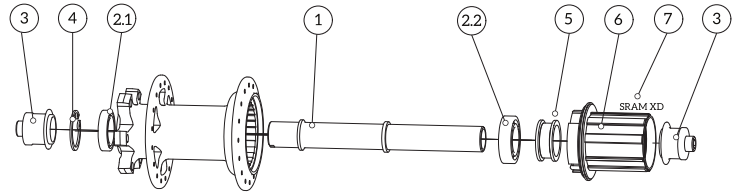

Hub Flange Measures

dL	58mm
dR	45mm
WL	25mm
WR	33mm
O.L.D.	110mm

Rear FSL 3.0 - 132/142

Parts

Item	Component	Part Number
	Hub 28H (Black)	P22.07.013
	Hub 32H (Black)	P22.07.011
1	Axle	P22.99.004
2.1	Hub body bearing	P52.01.041
2.2	Hub body bearing	P52.01.049
3	Cap *	
4	Clip seal/ Lock	P22.99.065
5	Spacer hub body - freewheel Sh	P22.99.047
5	Spacer hub body - freewheel XD	P22.99.048
6	Freewheel Shimano, Sram 10/11S	P22.99.036
6.1+6.2	Pawls + Spring (set)	P22.99.026
6.2	Pawls (3pcs)	P22.99.039
6.3	Bearing (1pc)	P52.01.008
6.4+6.5	Spacer freewheel Shimano (set)	P22.99.128
6.6	Clip seal/ lock	P22.99.029
6.7	Ruber seal	P22.99.030
7	Freewheel Sram XD	P22.99.037
7.3	Bearing (1pc)	P52.01.041
7.4	Spacer freewheel Sram XD	P22.99.129

* - Consult file - Hub Spare parts

Specifications

Model	FSL 3.0 135/142
Material	Aluminium Light-Force
Number of holes	28 / 32
Colours	Black
Axle diameter(int/out)	12 / 15mm
Axle system	10x135mm / 12x142mm
Bearings body	6802 (L) / 6902 (R)
Bearing - freewheel Sh	2x 6902
Bearing - freewheel XD	3x 6802
Freewheel System	Shimano 10-11S or Sram XD
Max spoke tension	1250N
Brake disc system	IS (6-Bolt)
Sealing	Dust cap, washer and rubber lip seal
Clamping	Thru-Axle
Weight	260gr

* - Consult file - Hub Spare parts

Specifications

Model	FSL 3.0 148
Material	Aluminium Light-Force
Number of holes	28 / 32
Colours	Black
Axle diameter(int/out)	12 / 15mm
Axle system	12x148mm
Bearings body	6902 (L) / 6902 (R)
Bearing - freewheel Sh	2x 6902
Bearing - freewheel XD	3x 6802
Freewheel System	Shimano 10-11S or Sram XD
Max spoke tension	1250N
Brake disc system	IS (6-Bolt)
Sealing	Dust cap, washer and rubber lip seal
Clamping	Thru-Axle
Weight	284gr