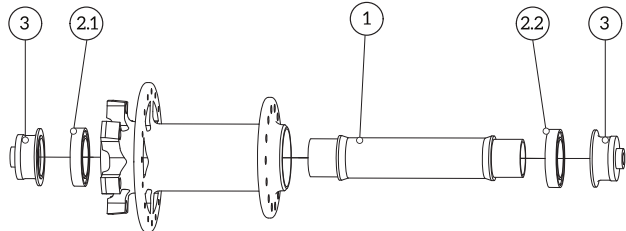

Front FSL 3.0 - 100

Parts

Item	Component	Part Number
	Hub 28H (Black)	P22.08.012
	Hub 32H (Black)	P22.08.010
1	Axle	P22.99.003
2.1	Hub body bearing	P52.01.048
2.2	Hub body bearing	P52.01.048
3	Cap 9x100 (1 pc)	P22.99.102
3	Cap 15x100 (1pc)	P22.99.106
3	Kit convert 100mm to 15x110mm (RS1)	P22.99.011
3	Kit convert 100mm to 15x110mm (Fox)	P22.99.067

Specifications

Model	FSL 3.0 100
Material	Aluminium Light-Force
Number of holes	28 / 32
Colours	Black
Axle diameter(int/out)	15 / 17mm
Axle system	9/15x100mm
Bearings body	6803
Max spoke tension	1250N
Brake disc system	IS (6-Bolt)
Clamping	QR / Thru-Axle
Weight	126gr

* - Consult file - Hub Spare parts

Specifications

Model	FSL 3.0 135/142
Material	Aluminium Light-Force
Number of holes	28 / 32
Colours	Black
Axle diameter(int/out)	12 / 15mm
Axle system	10x135mm / 12x142mm
Bearings body	6802 (L) / 6902 (R)
Bearing - freewheel Sh	2x 6902
Bearing - freewheel XD	3x 6802
Freewheel System	Shimano 10-11S or Sram XD
Max spoke tension	1250N
Brake disc system	IS (6-Bolt)
Sealing	Dust cap, washer and rubber lip seal
Clamping	Thru-Axle
Weight	260gr

* - Consult file - Hub Spare parts

Specifications

Model	FSL 3.0 148
Material	Aluminium Light-Force
Number of holes	28 / 32
Colours	Black
Axle diameter(int/out)	12 / 15mm
Axle system	12x148mm
Bearings body	6902 (L) / 6902 (R)
Bearing - freewheel Sh	2x 6902
Bearing - freewheel XD	3x 6802
Freewheel System	Shimano 10-11S or Sram XD
Max spoke tension	1250N
Brake disc system	IS (6-Bolt)
Sealing	Dust cap, washer and rubber lip seal
Clamping	Thru-Axle
Weight	284gr