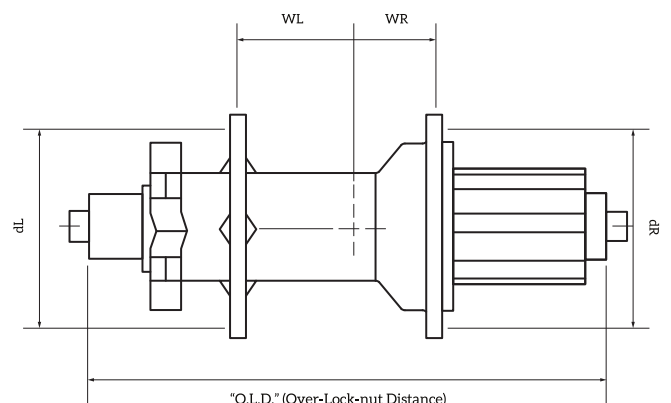

* - Consult file - Hub Spare parts

Specifications

Model	FSL 3.0 135/142
Material	Aluminium Light-Force
Number of holes	28 / 32
Colours	Black
Axle diameter(int/out)	12 / 15mm
Axle system	10x135mm / 12x142mm
Bearings body	6802 (L) / 6902 (R)
Bearing - freewheel Sh	2x 6902
Bearing - freewheel XD	3x 6802
Freewheel System	Shimano 10-11S or Sram XD
Max spoke tension	1250N
Brake disc system	IS (6-Bolt)
Sealing	Dust cap, washer and rubber lip seal
Clamping	Thru-Axle
Weight	260gr

Hub Flange Measures

dL	58mm
dR	58mm
WL	31mm
WR	19mm
O.L.D.	135/142mm

Rear FSL 3.0 - 148

Parts

Item	Component	Part Number
	Hub 28H (Black)	P22.07.014
	Hub 32H (Black)	P22.07.008
1	Axle	P22.99.090
2.1	Hub body bearing	P52.01.049
2.2	Hub body bearing	P52.01.049
3	Cap *	
4	Clip seal/ Lock	P22.99.064
5	Spacer hub body - freewheel Sh	P22.99.047
5	Spacer hub body - freewheel XD	P22.99.048
6	Freewheel Shimano, Sram 10/11S	P22.99.036
6.1+6.2	Pawls + Spring (set)	P22.99.026
6.2	Pawls (3pcs)	P22.99.039
6.3	Bearing (1pc)	P52.01.008
6.4+6.5	Spacer freewheel Shimano (set)	P22.99.128
6.6	Clip seal/ lock	P22.99.029
6.7	Ruber seal	P22.99.030
7	Freewheel Sram XD	P22.99.037
7.1+7.2	Pawls + Spring (set)	P22.99.026
7.2	Pawls (3pcs)	P22.99.039
7.3	Bearing (1pc)	P52.01.041
7.4	Spacer freewheel Sram XD	P22.99.129
7.7	Ruber seal	P22.99.030

* - Consult file - Hub Spare parts

Specifications

Model	FSL 3.0 148
Material	Aluminium Light-Force
Number of holes	28 / 32
Colours	Black
Axle diameter(int/out)	12 / 15mm
Axle system	12x148mm
Bearings body	6902 (L) / 6902 (R)
Bearing - freewheel Sh	2x 6902
Bearing - freewheel XD	3x 6802
Freewheel System	Shimano 10-11S or Sram XD
Max spoke tension	1250N
Brake disc system	IS (6-Bolt)
Sealing	Dust cap, washer and rubber lip seal
Clamping	Thru-Axle
Weight	284gr