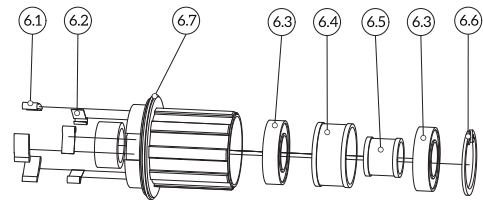

Hub Flange Measures

dL	58mm
dR	45mm
WL	25mm
WR	33mm
O.L.D.	110mm

Rear FSL 3.0 - 132/142

Parts

Item	Component	Part Number
	Hub 28H (Black)	P22.07.013
	Hub 32H (Black)	P22.07.011
1	Axle	P22.99.004
2.1	Hub body bearing	P52.01.041
2.2	Hub body bearing	P52.01.049
3	Cap *	
4	Clip seal/ Lock	P22.99.065
5	Spacer hub body - freewheel Sh	P22.99.047
5	Spacer hub body - freewheel XD	P22.99.048
6	Freewheel Shimano, Sram 10/11S	P22.99.036
6.1+6.2	Pawls + Spring (set)	P22.99.026
6.2	Pawls (3pcs)	P22.99.039
6.3	Bearing (1pc)	P52.01.008
6.4+6.5	Spacer freewheel Shimano (set)	P22.99.128
6.6	Clip seal/ lock	P22.99.029
6.7	Ruber seal	P22.99.030
7	Freewheel Sram XD	P22.99.037
7.3	Bearing (1pc)	P52.01.041
7.4	Spacer freewheel Sram XD	P22.99.129

* - Consult file - Hub Spare parts

Specifications

Model	FSL 3.0 135/142
Material	Aluminium Light-Force
Number of holes	28 / 32
Colours	Black
Axle diameter(int/out)	12 / 15mm
Axle system	10x135mm / 12x142mm
Bearings body	6802 (L) / 6902 (R)
Bearing - freewheel Sh	2x 6902
Bearing - freewheel XD	3x 6802
Freewheel System	Shimano 10-11S or Sram XD
Max spoke tension	1250N
Brake disc system	IS (6-Bolt)
Sealing	Dust cap, washer and rubber lip seal
Clamping	Thru-Axle
Weight	260gr

* - Consult file - Hub Spare parts

Specifications

Model	FSL 3.0 148
Material	Aluminium Light-Force
Number of holes	28 / 32
Colours	Black
Axle diameter(int/out)	12 / 15mm
Axle system	12x148mm
Bearings body	6902 (L) / 6902 (R)
Bearing - freewheel Sh	2x 6902
Bearing - freewheel XD	3x 6802
Freewheel System	Shimano 10-11S or Sram XD
Max spoke tension	1250N
Brake disc system	IS (6-Bolt)
Sealing	Dust cap, washer and rubber lip seal
Clamping	Thru-Axle
Weight	284gr