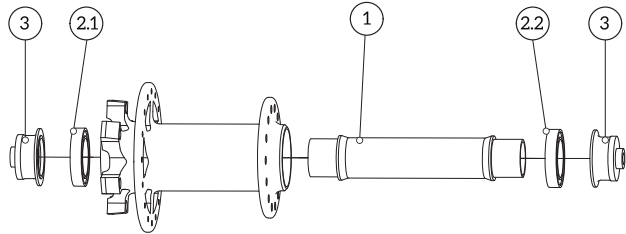

Hub Flange Measures

dL	58mm
dR	45mm
WL	21.5mm
WR	34.5mm
O.L.D.	100mm

Front FSL 3.0 - 110

Parts

Item	Component	Part Number
	Hub 28H (Black)	P22.08.015
	Hub 32H (Black)	P22.08.009
1	Axle	P22.99.093
2.1	Hub body bearing	P52.01.039
2.2	Hub body bearing	P52.01.039
3	Cap 15x110 Fox (set)	P22.99.095
3	Cap 15x110 RS1 (set)	P22.99.096

Specifications

Model	FSL 3.0 110
Material	Aluminium Light-Force
Number of holes	28 / 32
Colours	Black
Axle diameter(int/out)	15 / 17mm
Axle system	15x110mm
Bearings body	2x 6903
Max spoke tension	1250N
Brake disc system	IS (6-Bolt)
Clamping	QR / Thru-Axle
Weight	152r

* - Consult file - Hub Spare parts

Specifications

Model	FSL 3.0 135/142
Material	Aluminium Light-Force
Number of holes	28 / 32
Colours	Black
Axle diameter(int/out)	12 / 15mm
Axle system	10x135mm / 12x142mm
Bearings body	6802 (L) / 6902 (R)
Bearing - freewheel Sh	2x 6902
Bearing - freewheel XD	3x 6802
Freewheel System	Shimano 10-11S or Sram XD
Max spoke tension	1250N
Brake disc system	IS (6-Bolt)
Sealing	Dust cap, washer and rubber lip seal
Clamping	Thru-Axle
Weight	260gr

* - Consult file - Hub Spare parts

Specifications

Model	FSL 3.0 148
Material	Aluminium Light-Force
Number of holes	28 / 32
Colours	Black
Axle diameter(int/out)	12 / 15mm
Axle system	12x148mm
Bearings body	6902 (L) / 6902 (R)
Bearing - freewheel Sh	2x 6902
Bearing - freewheel XD	3x 6802
Freewheel System	Shimano 10-11S or Sram XD
Max spoke tension	1250N
Brake disc system	IS (6-Bolt)
Sealing	Dust cap, washer and rubber lip seal
Clamping	Thru-Axle
Weight	284gr