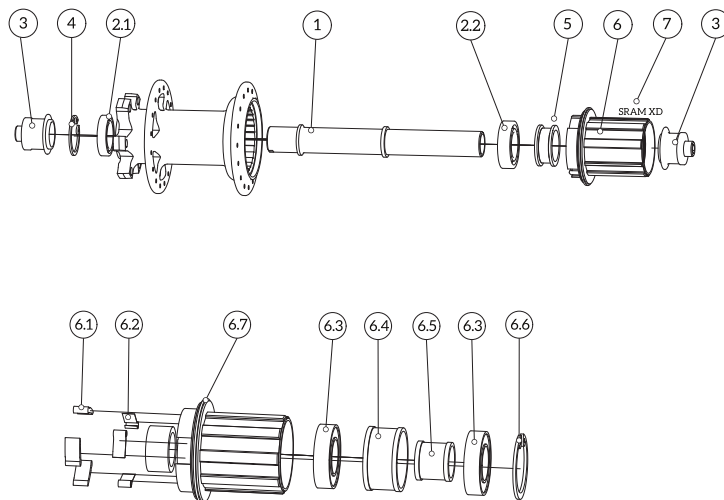

* - Consult file - Hub Spare parts

Specifications

Model	FSL 3.0 135/142
Material	Aluminium Light-Force
Number of holes	28 / 32
Colours	Black
Axle diameter(int/out)	12 / 15mm
Axle system	10x135mm / 12x142mm
Bearings body	6802 (L) / 6902 (R)
Bearing - freewheel Sh	2x 6902
Bearing - freewheel XD	3x 6802
Freewheel System	Shimano 10-11S or Sram XD
Max spoke tension	1250N
Brake disc system	IS (6-Bolt)
Sealing	Dust cap, washer and rubber lip seal
Clamping	Thru-Axle
Weight	260gr

Hub Flange Measures

dL	58mm
dR	58mm
WL	31mm
WR	19mm
O.L.D.	135/142mm

Rear FSL 3.0 - 148

Parts

Item	Component	Part Number
	Hub 28H (Black)	P22.07.014
	Hub 32H (Black)	P22.07.008
1	Axle	P22.99.090
2.1	Hub body bearing	P52.01.049
2.2	Hub body bearing	P52.01.049
3	Cap *	
4	Clip seal/ Lock	P22.99.064
5	Spacer hub body - freewheel Sh	P22.99.047
5	Spacer hub body - freewheel XD	P22.99.048
6	Freewheel Shimano, Sram 10/11S	P22.99.036
6.1+6.2	Pawls + Spring (set)	P22.99.026
6.2	Pawls (3pcs)	P22.99.039
6.3	Bearing (1pc)	P52.01.008
6.4+6.5	Spacer freewheel Shimano (set)	P22.99.128
6.6	Clip seal/ lock	P22.99.029
6.7	Ruber seal	P22.99.030
7	Freewheel Sram XD	P22.99.037
7.1+7.2	Pawls + Spring (set)	P22.99.026
7.2	Pawls (3pcs)	P22.99.039
7.3	Bearing (1pc)	P52.01.041
7.4	Spacer freewheel Sram XD	P22.99.129
7.7	Ruber seal	P22.99.030

* - Consult file - Hub Spare parts

Specifications

Model	FSL 3.0 148
Material	Aluminium Light-Force
Number of holes	28 / 32
Colours	Black
Axle diameter(int/out)	12 / 15mm
Axle system	12x148mm
Bearings body	6902 (L) / 6902 (R)
Bearing - freewheel Sh	2x 6902
Bearing - freewheel XD	3x 6802
Freewheel System	Shimano 10-11S or Sram XD
Max spoke tension	1250N
Brake disc system	IS (6-Bolt)
Sealing	Dust cap, washer and rubber lip seal
Clamping	Thru-Axle
Weight	284gr