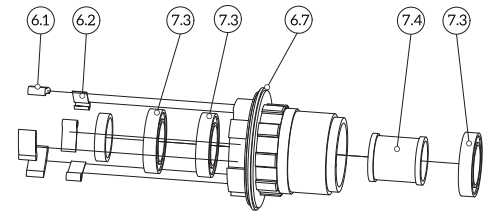

Hub Flange Measures

dL	58mm
dR	45mm
WL	25mm
WR	33mm
O.L.D.	110mm

Rear FSL 3.0 - 132/142

Parts

Item	Component	Part Number
	Hub 28H (Black)	P22.07.013
	Hub 32H (Black)	P22.07.011
1	Axle	P22.99.004
2.1	Hub body bearing	P52.01.041
2.2	Hub body bearing	P52.01.049
3	Cap *	
4	Clip seal/ Lock	P22.99.065
5	Spacer hub body - freewheel Sh	P22.99.047
5	Spacer hub body - freewheel XD	P22.99.048
6	Freewheel Shimano, Sram 10/11S	P22.99.036
6.1+6.2	Pawls + Spring (set)	P22.99.026
6.2	Pawls (3pcs)	P22.99.039
6.3	Bearing (1pc)	P52.01.008
6.4+6.5	Spacer freewheel Shimano (set)	P22.99.128
6.6	Clip seal/ lock	P22.99.029
6.7	Ruber seal	P22.99.030
7	Freewheel Sram XD	P22.99.037
7.3	Bearing (1pc)	P52.01.041
7.4	Spacer freewheel Sram XD	P22.99.129

* - Consult file - Hub Spare parts

Specifications

Model	FSL 3.0 135/142
Material	Aluminium Light-Force
Number of holes	28 / 32
Colours	Black
Axle diameter(int/out)	12 / 15mm
Axle system	10x135mm / 12x142mm
Bearings body	6802 (L) / 6902 (R)
Bearing - freewheel Sh	2x 6902
Bearing - freewheel XD	3x 6802
Freewheel System	Shimano 10-11S or Sram XD
Max spoke tension	1250N
Brake disc system	IS (6-Bolt)
Sealing	Dust cap, washer and rubber lip seal
Clamping	Thru-Axle
Weight	260gr

* - Consult file - Hub Spare parts

Specifications

Model	FSL 3.0 148
Material	Aluminium Light-Force
Number of holes	28 / 32
Colours	Black
Axle diameter(int/out)	12 / 15mm
Axle system	12x148mm
Bearings body	6902 (L) / 6902 (R)
Bearing - freewheel Sh	2x 6902
Bearing - freewheel XD	3x 6802
Freewheel System	Shimano 10-11S or Sram XD
Max spoke tension	1250N
Brake disc system	IS (6-Bolt)
Sealing	Dust cap, washer and rubber lip seal
Clamping	Thru-Axle
Weight	284gr