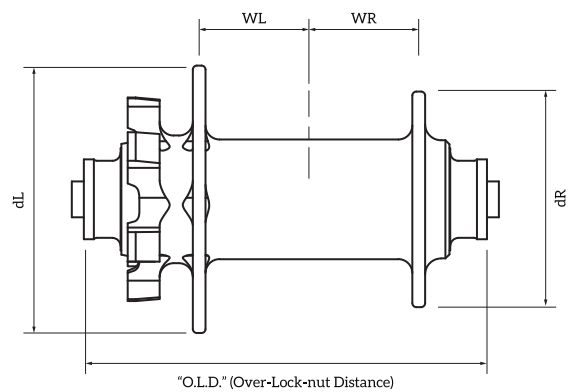

Hub Flange Measures

dL	58mm
dR	45mm
WL	25mm
WR	33mm
O.L.D.	110mm